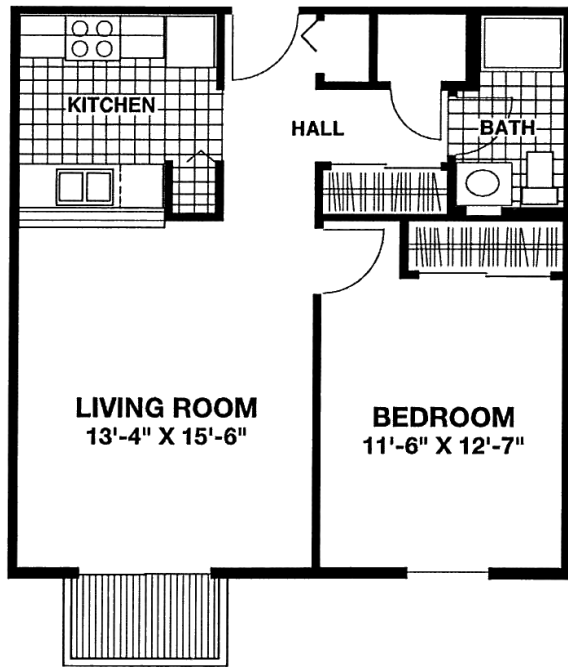

FLOOR PLANS

Royal Dublin

(Measurements are approximate)

ONE BEDROOM

700 sq. ft.

TWO BEDROOMS

1,050 sq. ft.

Killarney

(Measurements are approximate)

ONE BEDROOM

657 sq. ft.

TWO BEDROOMS

916 sq. ft.