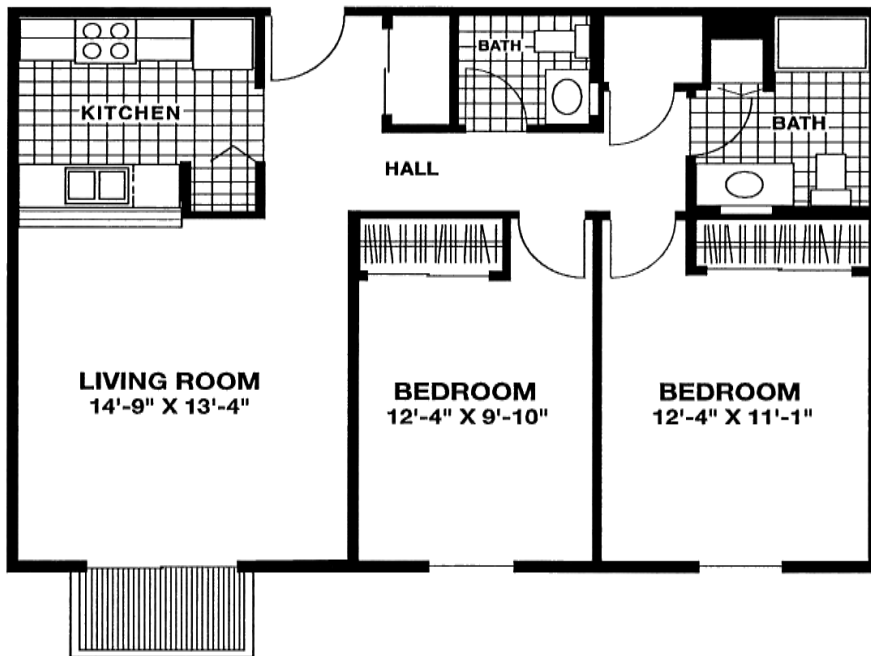

FLOOR PLANS

Royal Dublin

(Measurements are approximate)

ONE BEDROOM

700 sq. ft.

TWO BEDROOMS

1,050 sq. ft.

Killarney

(Measurements are approximate)

ONE BEDROOM

657 sq. ft.

TWO BEDROOMS

916 sq. ft.