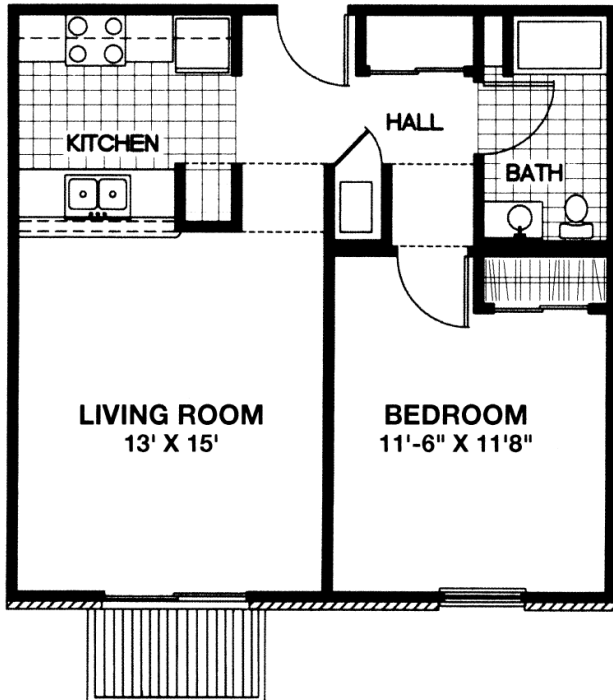

FLOOR PLANS

Royal Dublin

(Measurements are approximate)

ONE BEDROOM

700 sq. ft.

TWO BEDROOMS

1,050 sq. ft.

Killarney

(Measurements are approximate)

ONE BEDROOM

657 sq. ft.

TWO BEDROOMS

916 sq. ft.