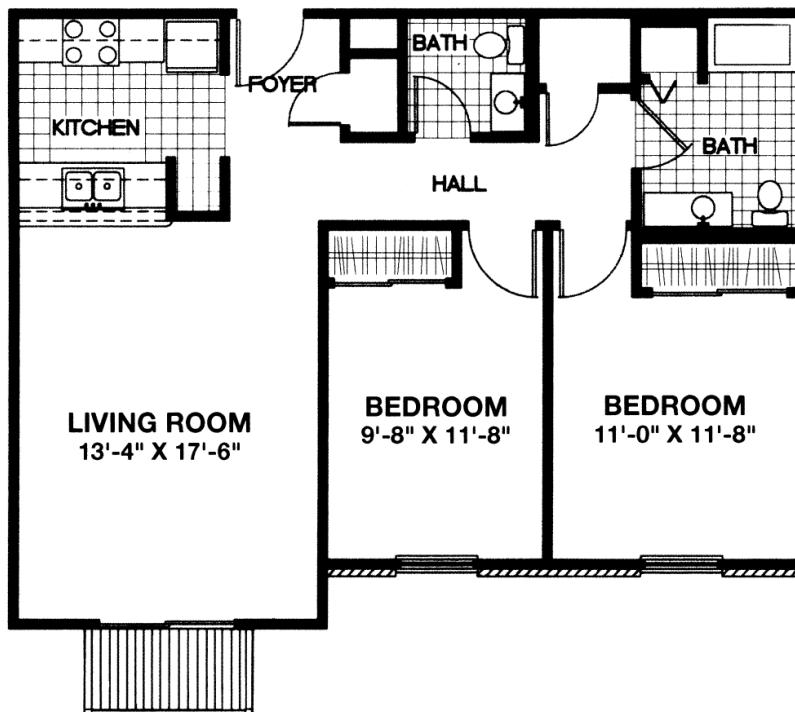

FLOOR PLANS

Royal Dublin

(Measurements are approximate)

ONE BEDROOM

700 sq. ft.

TWO BEDROOMS

1,050 sq. ft.

Killarney

(Measurements are approximate)

ONE BEDROOM

657 sq. ft.

TWO BEDROOMS

916 sq. ft.