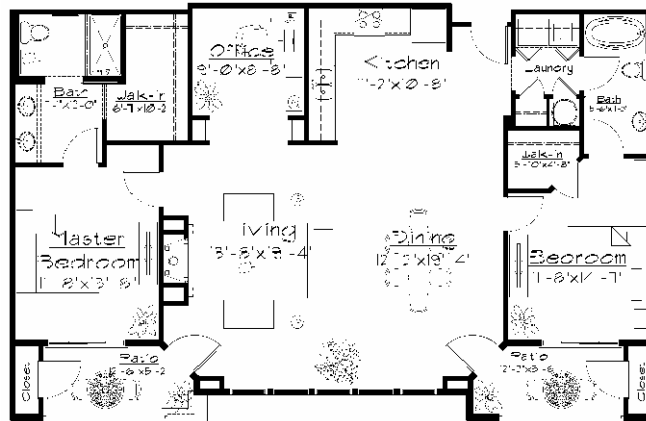

FLOOR PLANS F-LH

F

**2 BEDROOM/2 BATHS WITH DOUBLE VIEW
1,217 SQ FT TO 1,227 SQ FT**

H

2 BEDROOM/2 BATHS WITH DEN – 1,238 SQ FT

LH

LARGE 2 BEDROOM/2 BATH/DEN – 1,542 SQ FT