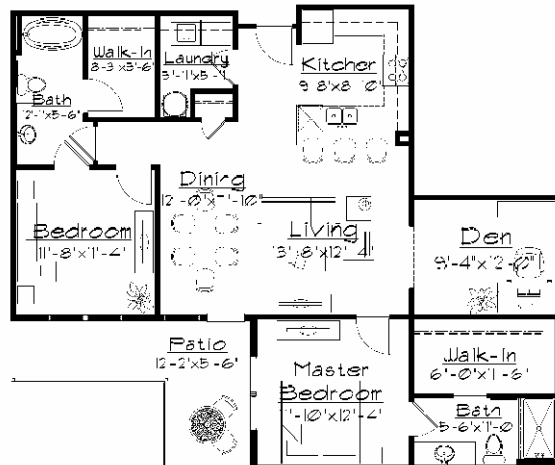

FLOOR PLANS F-LH

F

**2 BEDROOM/2 BATHS WITH DOUBLE VIEW
1,217 SQ FT TO 1,227 SQ FT**

H

2 BEDROOM/2 BATHS WITH DEN – 1,238 SQ FT

LH

LARGE 2 BEDROOM/2 BATH/DEN – 1,542 SQ FT