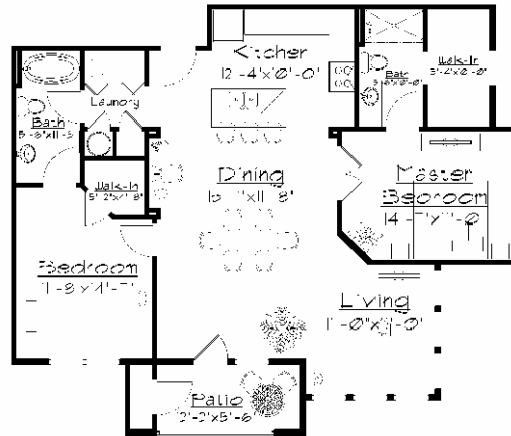

FLOOR PLANS F-LH

F

**2 BEDROOM/2 BATHS WITH DOUBLE VIEW
1,217 SQ FT TO 1,227 SQ FT**

H

2 BEDROOM/2 BATHS WITH DEN – 1,238 SQ FT

LH

LARGE 2 BEDROOM/2 BATH/DEN – 1,542 SQ FT